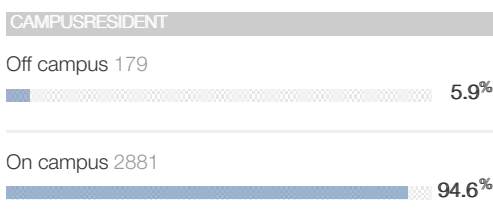

Our Students Report |

Created By Hall Leonora on NaN/NaN/0NaN at NaN:NaN PM

Top 5 Issues

Academics

Goals and Expectations

Peers / Co-Curricular

Perceptions of Campus

Demographics

Male 1274
41.8%

INTERNATIONAL STUDENT

No 3027
99.3%

Yes 20
0.7%

RACE/ETHNICITY

American Indian or Alaska Native 9
0.3%

White 2526
82.9%

HAS DEPENDENTS