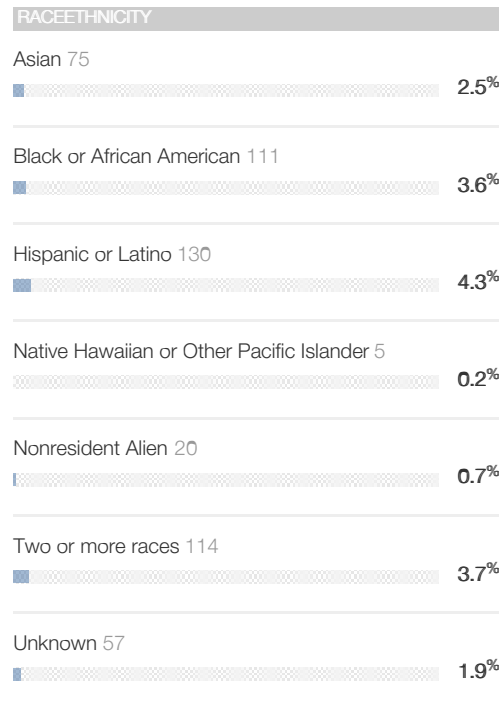

Male 1274
41.8%

INTERNATIONAL STUDENT

No 3027
99.3%

Yes 20
0.7%

RACE/ETHNICITY

American Indian or Alaska Native 9
0.3%

White 2526
82.9%

HAS DEPENDENTS