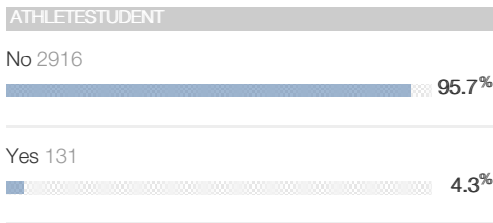

Our Students Report |

Created By Hall Leonora on NaN/NaN/0NaN at NaN:NaN PM

Top 5 Issues

Academics

Goals and Expectations

Peers / Co-Curricular

Perceptions of Campus

Demographics

Male 1274
41.8%

INTERNATIONAL STUDENT

No 3027
99.3%

Yes 20
0.7%

RACE/ETHNICITY

American Indian or Alaska Native 9
0.3%

White 2526
82.9%

HAS DEPENDENTS