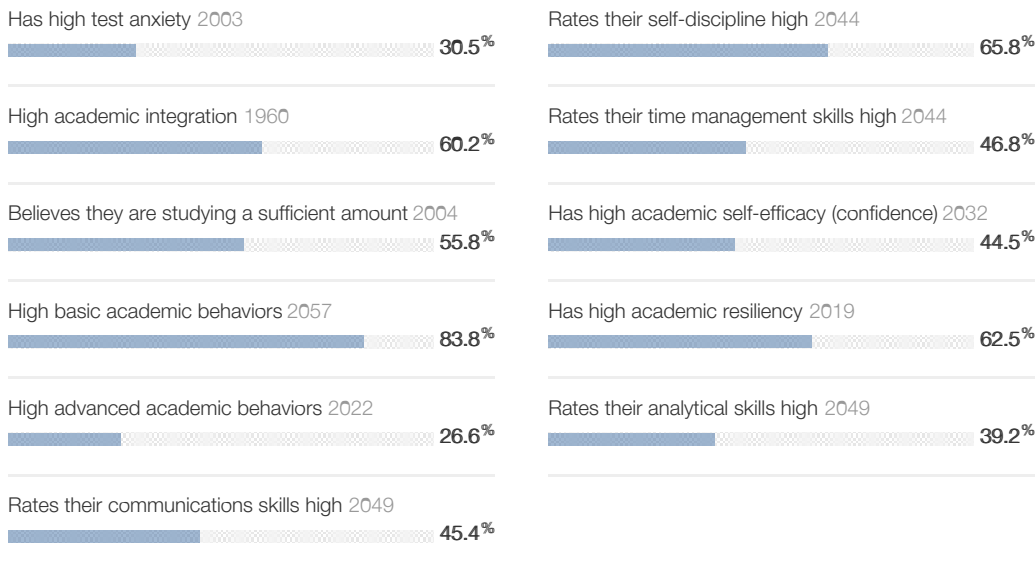

Our Students Report |

Created By Hall Leonora on NaN/NaN/0NaN at NaN:NaN PM

Top 5 Issues

Academics

Goals and Expectations

Peers / Co-Curricular

Perceptions of Campus

Demographics