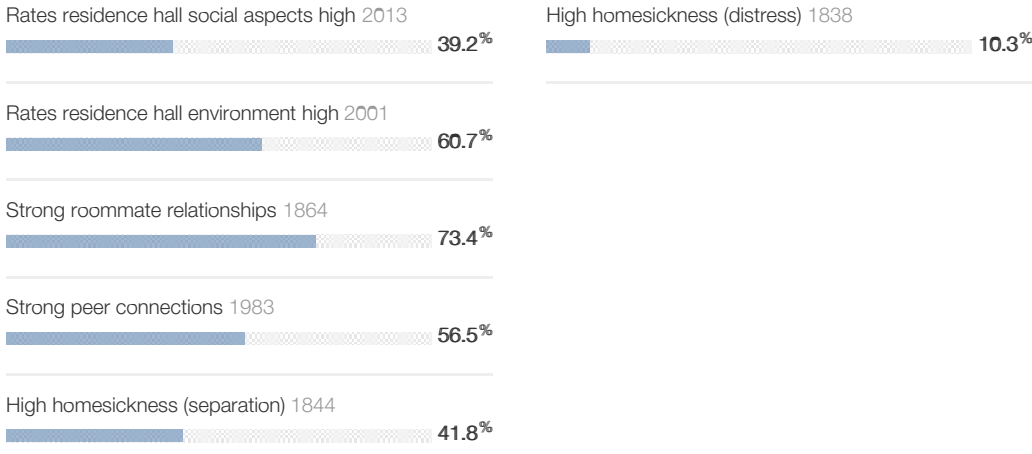

Our Students Report |

Created By Hall Leonora on NaN/NaN/0NaN at NaN:NaN PM

Top 5 Issues

Academics

Goals and Expectations

Peers / Co-Curricular

Perceptions of Campus

Demographics

Male 1274
41.8%

INTERNATIONAL STUDENT

No 3027
99.3%

Yes 20
0.7%

RACE/ETHNICITY

American Indian or Alaska Native 9
0.3%

White 2526
82.9%

HAS DEPENDENTS