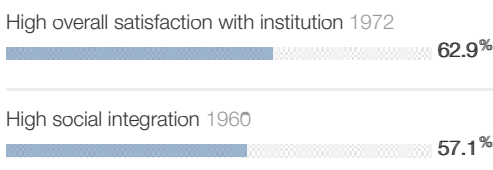

Our Students Report |

Created By Hall Leonora on NaN/NaN/0NaN at NaN:NaN PM

Top 5 Issues

Academics

Goals and Expectations

Peers / Co-Curricular

Perceptions of Campus

Demographics

Male 1274
41.8%

INTERNATIONAL STUDENT

No 3027
99.3%

Yes 20
0.7%

RACE/ETHNICITY

American Indian or Alaska Native 9
0.3%

White 2526
82.9%

HAS DEPENDENTS