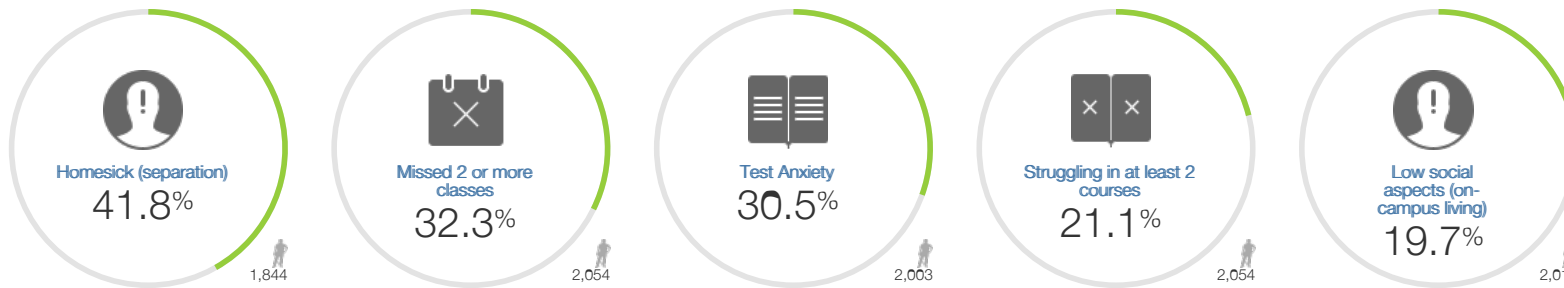

Our Students Report |

Created By Hall Leonora on NaN/NaN/0NaN at NaN:NaN PM

Top 5 Issues

Academics

Goals and Expectations

Peers / Co-Curricular

Perceptions of Campus

Demographics

Male 1274
41.8%

INTERNATIONAL STUDENT

No 3027
99.3%

Yes 20
0.7%

RACE/ETHNICITY

American Indian or Alaska Native 9
0.3%

White 2526
82.9%

HAS DEPENDENTS