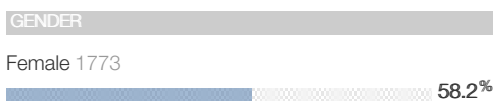

Our Students Report |

Created By Hall Leonora on NaN/NaN/0NaN at NaN:NaN PM

Top 5 Issues

Academics

Goals and Expectations

Peers / Co-Curricular

Perceptions of Campus

Demographics

Male 1274
41.8%

INTERNATIONAL STUDENT

No 3027
99.3%

Yes 20
0.7%

RACE/ETHNICITY

American Indian or Alaska Native 9
0.3%

White 2526
82.9%

HAS DEPENDENTS